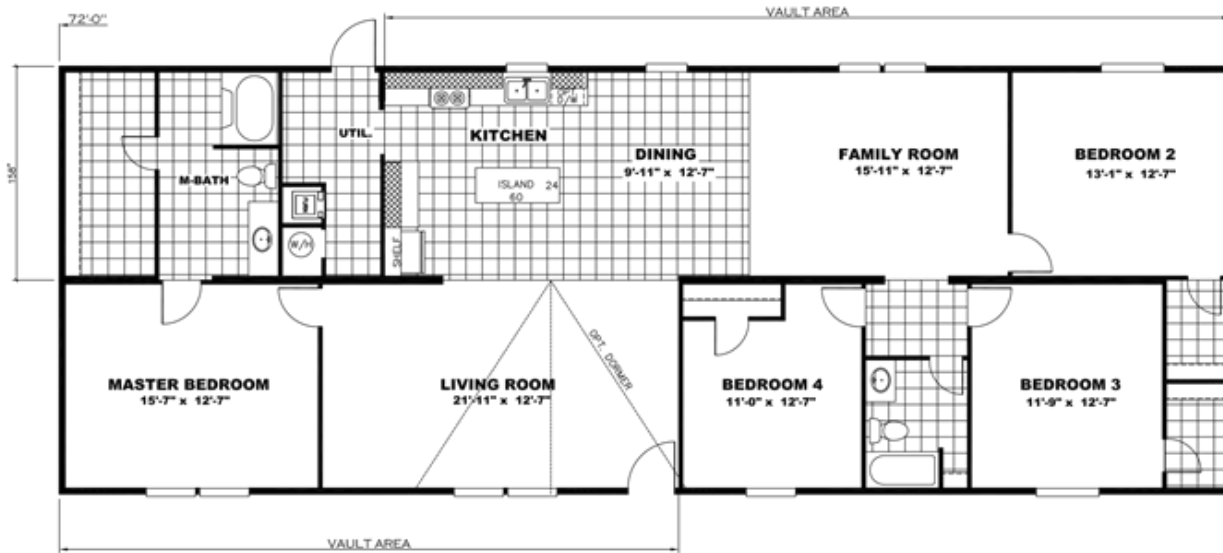

# THE STEAL II/WONDER

# THE STEAL II/WONDER Model number: 97TRU28724RH

4 beds • 2 baths • 2016 sq.ft. • 28' width • 72' depth

Our home building facilities invest in continuous product and process improvements. Plans, dimensions, features, materials, specifications and availability are subject to change without notice or obligation. Renderings and floor plans are representative likenesses of our homes and may differ from the actual homes. We invite you to tour a Home Center near you and inspect the highest value in quality housing available or call (520) 573-9100 to speak with a Home Consultant. Copyright 2017, CMH. All rights reserved.