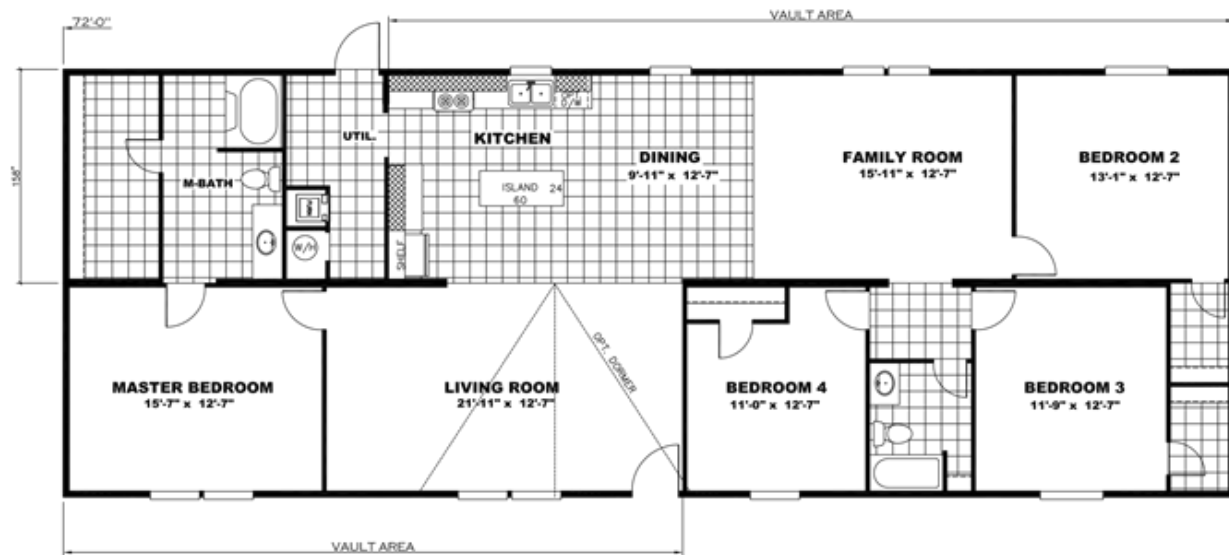

THE STEAL II/WONDER

THE STEAL II/WONDER Floor plan number: BEL005633TXAB

4 beds • 2 baths • 2016 sq.ft. • 28' width • 72' depth

Our home building facilities invest in continuous product and process improvements. Plans, dimensions, features, materials, specifications and availability are subject to change without notice or obligation. Renderings and floor plans are representative likenesses of our homes and may differ from the actual homes. We invite you to tour a Home Center near you and inspect the highest value in quality housing available or call (520) 573-9100 to speak with a Home Consultant. Copyright 2017, CMH. All rights reserved.