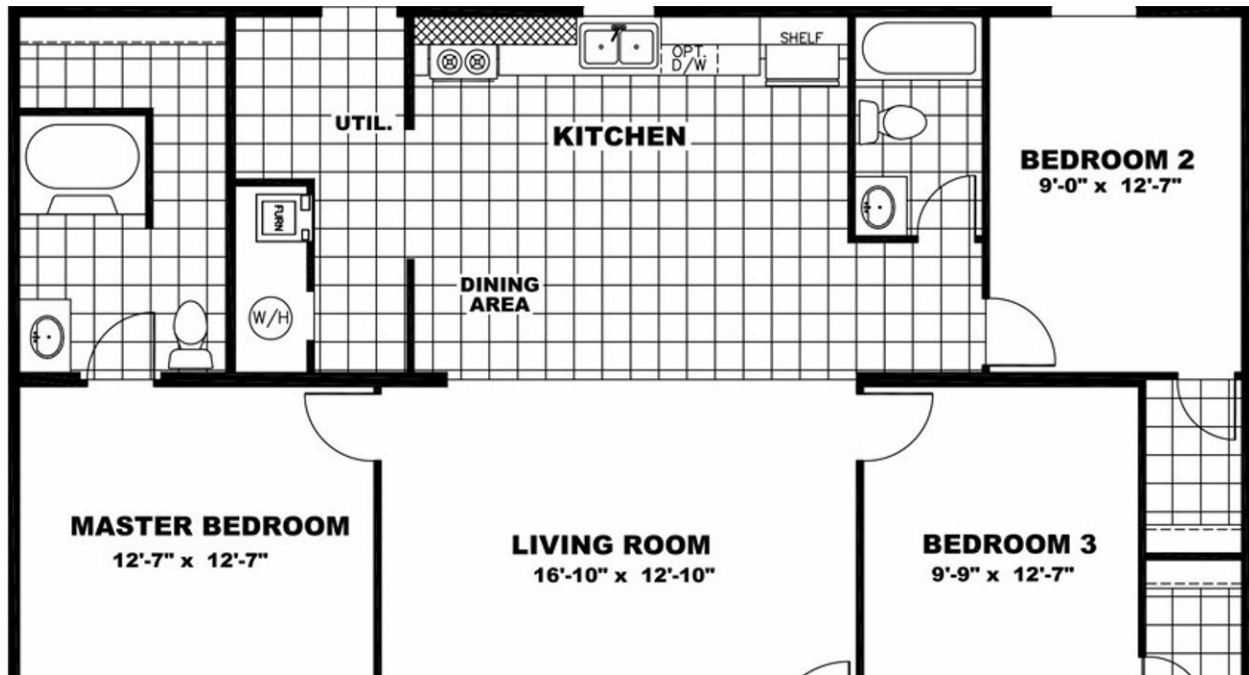

EXCITEMENT Model number: 98TRU28443RH17

3 beds • 2 baths • 1232 sq.ft. • 28' width • 44' depth

Our home building facilities invest in continuous product and process improvements. Plans, dimensions, features, materials, specifications and availability are subject to change without notice or obligation. Renderings and floor plans are representative likenesses of our homes and may differ from the actual homes. We invite you to tour a Home Center near you and inspect the highest value in quality housing available or call (520) 573-9100 to speak with a Home Consultant. Copyright 2017, CMH. All rights reserved.

<http://claytontucson.com>

**CLAYTON HOMES-
TUCSON**

5657 S PALO VERDE
TUCSON, AZ 85706

Monday - Thursday: 9am - 7pm
Friday: 9am - 6pm
Saturday: 9am - 5pm
Sunday: Closed

(520) 573-9100