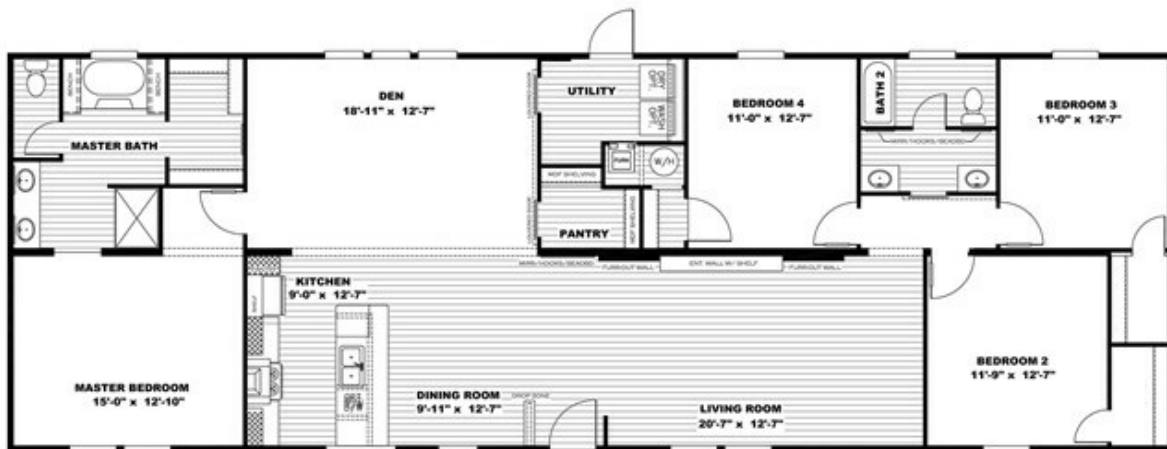

## SSP-28764A "BREEZE II"

**SSP-28764A "BREEZE II"** Floor plan number: BUC007451AZAB

**4 beds • 2 baths • 2128 sq.ft. • 28' width • 76' depth**

Our home building facilities invest in continuous product and process improvements. Plans, dimensions, features, materials, specifications and availability are subject to change without notice or obligation. Renderings and floor plans are representative likenesses of our homes and may differ from the actual homes. We invite you to tour a Home Center near you and inspect the highest value in quality housing available or call (520) 573-9100 to speak with a Home Consultant. Copyright 2017, CMH. All rights reserved.